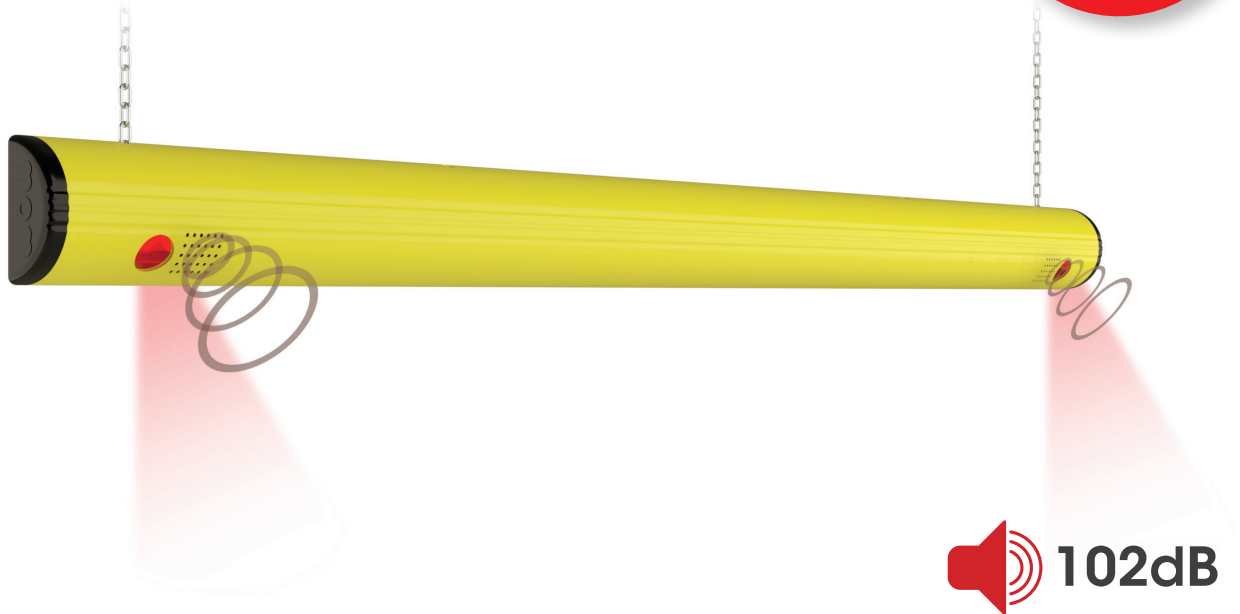

WARNING BAR

UP TO
70.000
IMPACTS!

WARNING BAR

WARNING BAR INFORMATION SIGN

WARNING BAR LIGHT & SOUND

 Heavy Load

Length 2000, 3000 mm

For Indoor Use Only

Colour 

 Heavy Load

Length 2000, 3000 mm

For Indoor Use Only

Colour 

 Heavy Load

Length 2000, 3000 mm

For Indoor Use Only